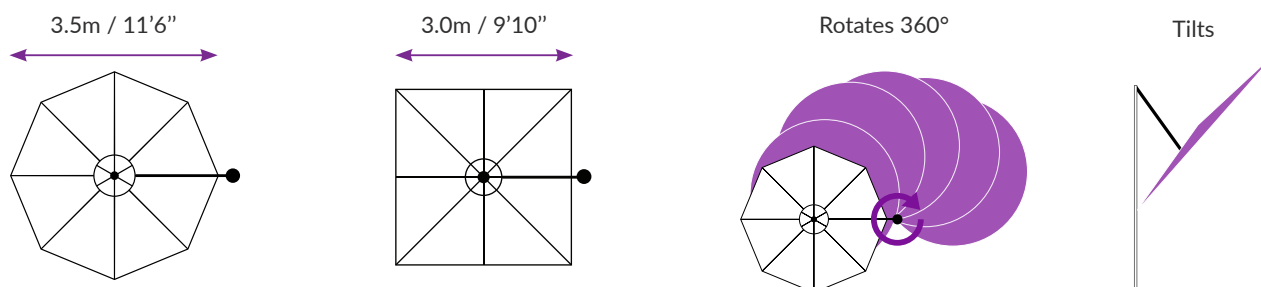

Umbrella Dimensions

Diagram Legend

A	Clearance of Closed Strut Arms*
B	Depth of Umbrella When Closed
C	Overall Height*
D	Height to Edge of Canopy*
E	Height to Centre Hub*
F	Handle Height*
G	Canopy Width
H	Centre of Mast to Outside Edge of Canopy

3.5m / 11'6" Octagon

A	880mm / 2'11"
B	450mm / 1'6"
C	2723mm / 8'11"
D	2125mm / 7'0"
E	2065mm / 6'9"
F	940mm / 3'1"
G	3480mm / 11'5"
H	3595mm / 11'10"

3.0m / 9'10" Square

A	880mm / 2'11"
B	450mm / 1'6"
C	2723mm / 8'11"
D	2125mm / 7'0"
E	2065mm / 6'9"
F	940mm / 3'1"
G	3000mm / 9'10"
H	3595mm / 11'10"