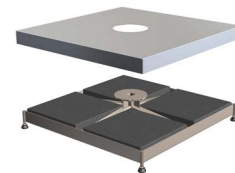

Free-Standing Base*

For complete customized maneuverability.

*Concrete Pavers are required for ballast (not supplied)
Castor Wheels are optional.

BEST-IN-CLASS WARRANTY

Relax easy knowing your outdoor umbrella purchase is protected by the industry's best warranty (conditions apply) and customer support.

Fabric
Warranty

Frame
Warranty